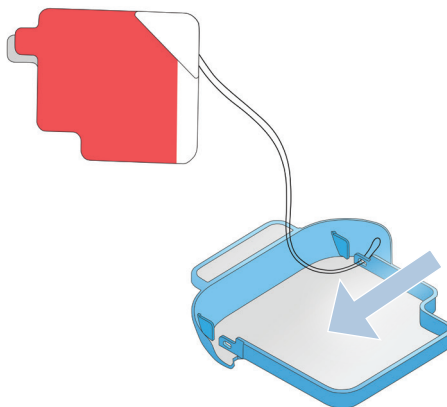

## Prepare Cartridge for Pad Swap

- Remove the Avive AED Training Cartridge from the Avive Connect AED.
- Pull the blue Training Tray out of the Training Cartridge.
- Remove the Training Tray Lid.

## 1 Loosen Pad String

The Training Pads are attached to the Blue Training Tray in the upper right corner of the tray by a black string.

- Pull up on the small loop created by the black string until the loop grows in diameter enough to fit the Training Pads through.

## 2 Remove Training Pads

- Pass the Training Pads through the loop created in Step 2.

- Pull the black wire completely out of the hole on the blue Training Tray and discard used Training Pads.