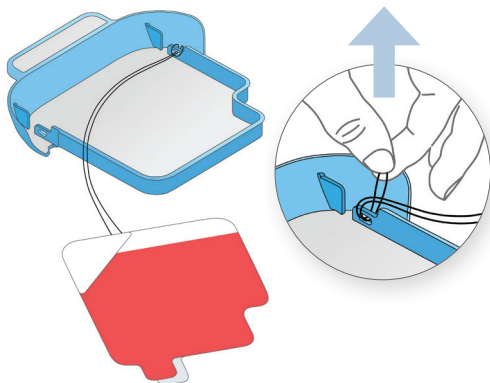

## Items Needed for Replacement

- Avive AED® Training Cartridge
- Avive AED® Training Pad

## Prepare Cartridge for Pad Swap

- Remove the Avive AED Training Cartridge from the Avive Connect AED.
- Pull the blue Training Tray out of the Training Cartridge.
- Remove the Training Tray Lid.

## 1 Loosen Pad String

The Training Pads are attached to the Blue Training Tray in the upper right corner of the tray by a black string.

- Pull up on the small loop created by the black string until the loop grows in diameter enough to fit the Training Pads through.

### Re-Install Training Cartridge

- A. Place the black string inside the blue Training Tray.
- B. Place the Training Tray inside the white Pad Cartridge.
- C. Install the Training Cartridge on the Avive AED.