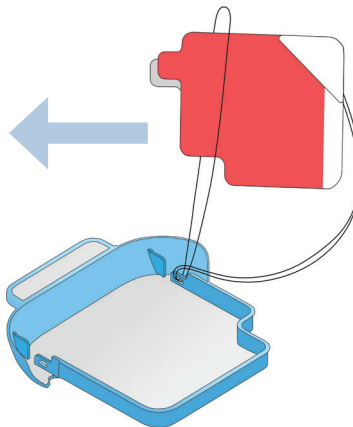

## Prepare Cartridge for Pad Swap

- Remove the Avive AED Training Cartridge from the Avive Connect AED.
- Pull the blue Training Tray out of the Training Cartridge.
- Remove the Training Tray Lid.

## 1 Loosen Pad String

The Training Pads are attached to the Blue Training Tray in the upper right corner of the tray by a black string.

- Pull up on the small loop created by the black string until the loop grows in diameter enough to fit the Training Pads through.

## 2 Remove Training Pads

- Pass the Training Pads through the loop created in Step 2.

- Pull the black wire completely out of the hole on the blue Training Tray and discard used Training Pads.