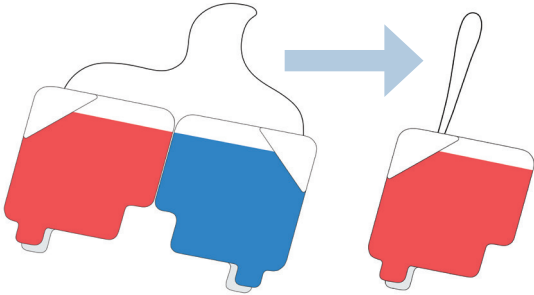

## 1 Loosen Pad String

The Training Pads are attached to the Blue Training Tray in the upper right corner of the tray by a black string.

- Pull up on the small loop created by the black string until the loop grows in diameter enough to fit the Training Pads through.

## 2 Remove Training Pads

- Pass the Training Pads through the loop created in Step 2.

- Pull the black wire completely out of the hole on the blue Training Tray and discard used Training Pads.

### 3 Prepare New Training Pads

- A. Obtain the new Training Pads and fold the Red and Blue pads so that the artwork on the Training Pads faces the outside.
- B. Locate the center of the black string.