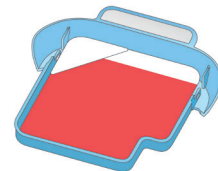

### 4 Install New Training Pads

- A. Pass the center of the black string through the hole on the upper right corner of the blue Training Tray.
- B. Pull the black string through enough to create a loop of diameter big enough to fit the Training Pads.

### 5 Secure New Training Pads

- A. Pass the Training Pads through the loop created in Step 7.

- B. Pull the black string on the Training Pads until the loop is tight on the blue Training Tray.

### Re-Install Training Cartridge

- A. Place the black string inside the blue Training Tray.
- B. Place the Training Tray inside the white Pad Cartridge.
- C. Install the Training Cartridge on the Avive AED.