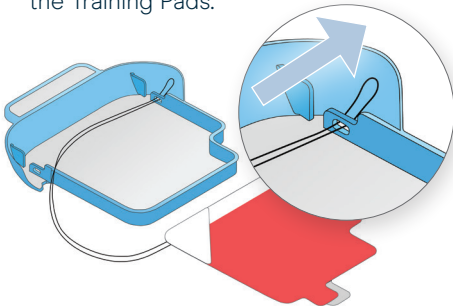

## 1 Loosen Pad String

The Training Pads are attached to the Blue Training Tray in the upper right corner of the tray by a black string.

- Pull up on the small loop created by the black string until the loop grows in diameter enough to fit the Training Pads through.

## 2 Remove Training Pads

- Pass the Training Pads through the loop created in Step 2.

- Pull the black wire completely out of the hole on the blue Training Tray and discard used Training Pads.

### 3 Prepare New Training Pads

- A. Obtain the new Training Pads and fold the Red and Blue pads so that the artwork on the Training Pads faces the outside.
- B. Locate the center of the black string.

### 4 Install New Training Pads

- A. Pass the center of the black string through the hole on the upper right corner of the blue Training Tray.
- B. Pull the black string through enough to create a loop of diameter big enough to fit the Training Pads.